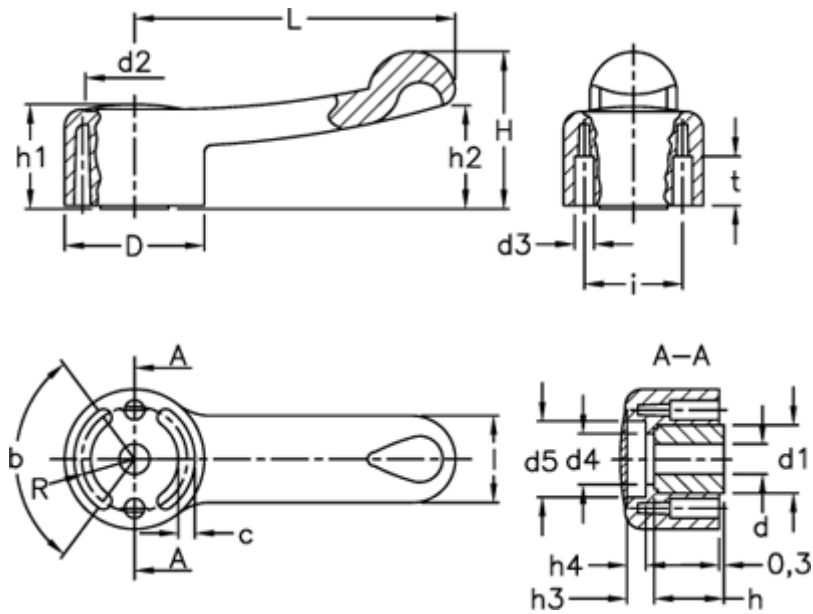

Article number: 23052121411

Description: E+G Control lever  
ELC.110-A12-C1 black

## Measures

b (degrees)	= 125 +/-1	d H7	= 12	l	= 29
c	= 6.5	H	= 54	L	= 110
D	= 46	h	= 22.0	R	= 17.5
d1	= 22	h1	= 35	t	= 15.5
d2	= 31.5	h2	= 36		
d3	= 6	h3	= 10.0		
d4	= 17.0	h4	= 8		
d5	= 25.5	i	= 32		